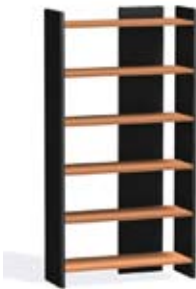

InterActive Wood Grain Laminate Cabinets

Cabinets have black laminate cases and wood grain drawer/door faces matching the worksurface grain. Wood grain top if shown is an additional option. Pull options are black or aluminum. All drawers are full extension ball bearing. Assembled, glued, with 3/4" thick back panel, and levelers.

(STS = side to side, FTB = front to back filing)

Model	Size	List Price	Notes
Pedestals: box/box/file file/file			
SW-BBF	18d x 15.5w x 27h	\$616	lock, pencil drawer
SW-FF	18d x 15.5w x 27h	\$600	lock, STS or FTB

Lateral Files			
SW-30LF	18d x 30w x 27h	\$784	STS or FTB filing, lock
SW-36LF	18d x 36w x 27h	\$892	STS or FTB filing, lock
SW-42LF	18d x 42w x 27h	\$1,042	STS or FTB filing, lock

Doored Storage			
SW-30DOR	18d x 30w x 27h	\$632	1 adj shelf
SW-36DOR	18d x 36w x 27h	\$656	1 adj shelf
SW-42DOR	18d x 42w x 27h	\$812	1 adj shelf

Comes with hardware and instructions to wall mount.

Wood Bookcase			
SW-BOK-3675	13 x 36 x 75	\$1,188	3 adj self/3 fixed self

Back panel mounts left or right

Combination Unit			
SW-COMBO	18d x 30w x 28.75h	\$960	lock, similar to above